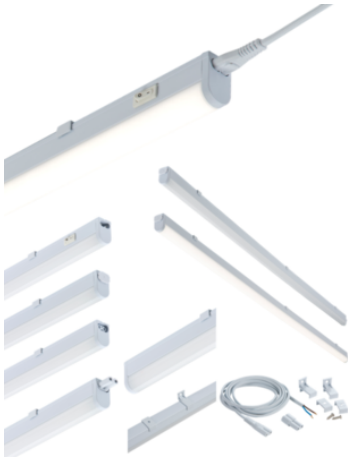

DATASHEET

UCLED9WW

230V 9W LED Linkable Striplight 3000K (538mm)

www.mlaccessories.co.uk

MLA PART CODE	UCLED9WW
DESCRIPTION	230V 9W LED Linkable Striplight 3000K (538mm)
NET WEIGHT (KG)	0.2
FINISH	White
DIFFUSER	Opal
DIMENSIONS (MM)	Length - 538 Width - 22.8 Projection - 36
CONSTRUCTION	Construction - Polycarbonate
CLASS	II
IP RATING	IP20
WATTAGE (W)	9
LAMP TECHNOLOGY	LED
LAMP INCLUDED	Yes
LUMENS (LM)	640
LUMENS LIGHT SOURCE ONLY (LM)	940
LUMEN TOLERANCE	5%
EFFICACY (LM/W)	107.1
CIRCUIT WATTAGE (W)	8.8
CCT	3000K
LIGHT COLOUR	Warm White
CRI	>80
SDCM	<6
RUNNING CURRENT (A)	0.066
DISPLACEMENT FACTOR	>0.7
SVM	0.023
PST-LM	0.024
BEAM ANGLE (DEGREES)	145
LIFE SPAN (HRS)	30,000
L70B50 LIFESPAN (HRS)	54,000